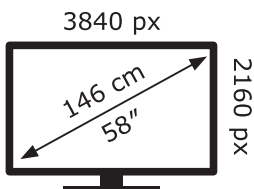

ENERG

Panasonic

TX-58HX800E

85 kWh/1000h

ABCDEF**G**

136 kWh/1000h

2019/2013

TQF0EA0473